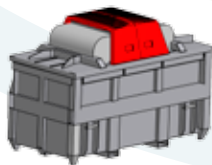

EcoCassette

Residual waste