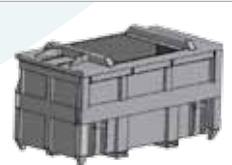

Casco/bulk waste